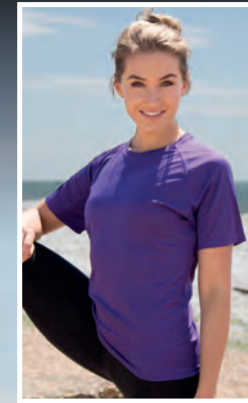

S287X **NEW**
AIRCOOL TEE
2XS-5XL*

EMBROIDERY

SPIRO
IMPACT
FITNESS WEAR

QUICK DRY

QUICK DRY FABRIC
Moisture wicking fibres
to keep you cool

SHAPE RETENTION
To ensure maximum
movement and recovery

BREATHABLE