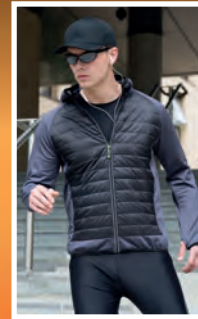

ZERO GRAVITY JACKET
M: 2XS-2XL
F: S-3XL

SPIRO FITNESS

EMBROIDERY

BLACK/CHARCOAL

RC378X

DOUBLE LAYER KNITTED HAT
ONE SIZE

NEW

EMBROIDERY