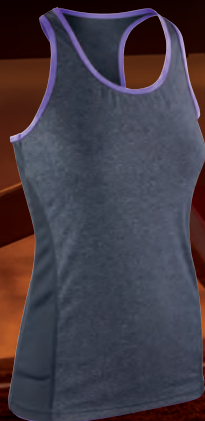

PHANTOM GREY/LAVENDER

SPIRO FITNESS