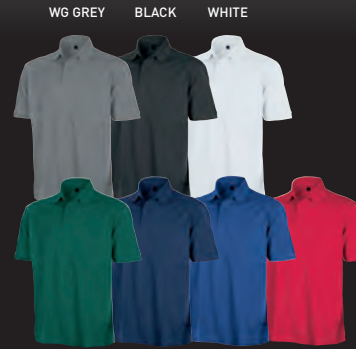

R312X

APEX POLO SHIRT
XS-5XL

NEW

EMBROIDERY

BOTTLE
GREEN

NAVY

ROYAL

RED