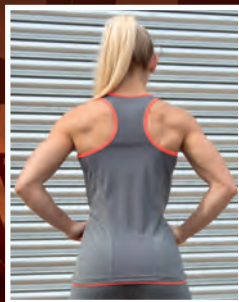

S271M

MENS SHINY MARL T-SHIRT
S-2XL

- TRANSFER
- PRINT
- EMBROIDERY

SPIRO FITNESS

S273F

WOMENS CAPRI PANT
2XS-2XL

- TRANSFER
- PRINT
- EMBROIDERY

SPIRO FITNESS

S271F

WOMENS SHINY MARL T-SHIRT
2XS-2XL

- TRANSFER
- PRINT
- EMBROIDERY

SPORT GREY/HOT CORAL LAVENDER/LIME PUNCH

SPIRO FITNESS

S274F

WOMENS CROP TOP
2XS-2XL

- TRANSFER
- PRINT
- EMBROIDERY

SPIRO FITNESS

S272F

WOMENS STRINGER BACK MARL TOP
2XS-2XL

- TRANSFER
- PRINT
- EMBROIDERY

SPIRO FITNESS

S275F

WOMENS FITNESS TROUSER
2XS-XL

- TRANSFER
- PRINT
- EMBROIDERY

SPIRO FITNESS