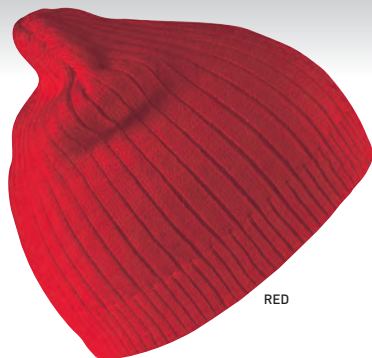

R039X

POLARTHERM™ BLANKET
175 x 140cm

RC078X

FOLD-UP BASEBALL CAP
ONE SIZE

RC060X

ESCO ARMY KNITTED HAT
ONE SIZE

RC080X

HOUSTON PRINTERS CAP
ONE SIZE - ADJUSTABLE

RC074X

DOUBLE KNIT COTTON BEANIE HAT
ONE SIZE

RED

RC081X

MEMPHIS BRUSHED COTTON LOW PROFILE CAP
ONE SIZE - ADJUSTABLE