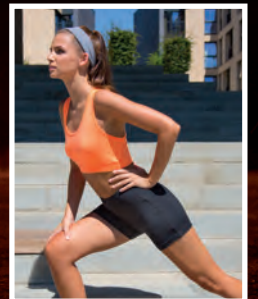

NEW

SPIRO
IMPACT
FITNESS WEAR

TAG
FREE

- TRANSFER
- PRINT
- EMBROIDERY

BLACK CLOUDY GREY

GRAPE

S284F
SOFTEX® WOMENS CAPRI PANTS
2XS-2XL

EMBROIDERY