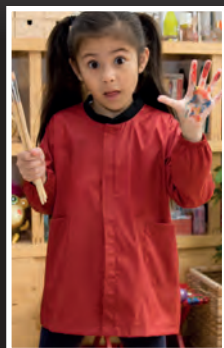

ALL
BLACK

*4XL AVAILABLE IN
ALL NAVY & ALL BLACK

NAVY/LIME

R228J

CORE JUNIOR ART SMOCK

XS-M

ROYAL

RED